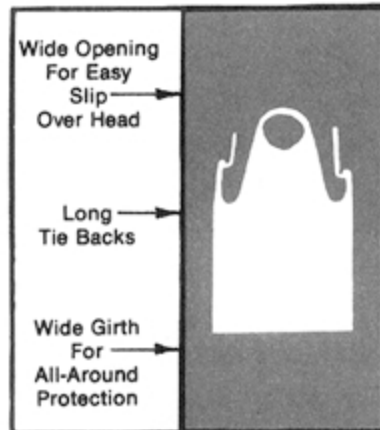

MENS FULL SIZED APRONS

410	1 1/2 mil, white, embossed, 28"x46"	30 lbs. cs.
444	2 mil, white, embossed, 28"x46"	41 lbs. cs.
475	3 mil, white, embossed, 28"x46"	60 lbs. cs.
523	1 1/2 mil, flat white poly, 28"x46"	29 lbs. cs.
555	2 mil, flat white poly, 28"x46"	39 lbs. cs.
V-60	6 mil, white vinyl, 28"x46"	(Dozen Pack) 30 lbs. / 8 doz. per cs. 28 lbs. / 5 doz. per cs.
V-65 (long)	6 mil, white vinyl, 28"x60"