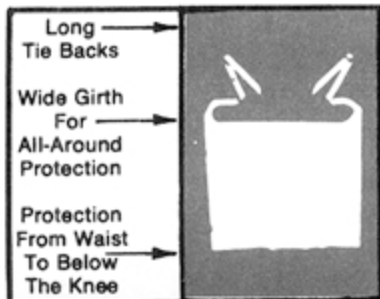

## MENS HALF APRONS

STOCK NUMBER	DESCRIPTION	*POLY PACK
<b>333</b>	2 mil, white, embossed, 28"x22 1/2"	30 lbs. cs.
<b>335 (long)</b>	2 mil, white, embossed, 28"x29 1/4"	33 lbs. cs.
<b>V-30</b>	6 mil, white vinyl, 28"x22 1/2"	10 lbs. cs. / 4 dz. per cs.

## MENS FULL SIZED APRONS

<b>410</b>	1 1/2 mil, white, embossed, 28"x46"	30 lbs. cs.
<b>444</b>	2 mil, white, embossed, 28"x46"	41 lbs. cs.
<b>475</b>	3 mil, white, embossed, 28"x46"	60 lbs. cs.
<b>523</b>	1 1/2 mil, flat white poly, 28"x46"	29 lbs. cs.
<b>555</b>	2 mil, flat white poly, 28"x46"	39 lbs. cs.
<b>V-60</b>	6 mil, white vinyl, 28"x46"	<b>(Dozen Pack)</b> 30 lbs. / 8 doz. per cs. 28 lbs. / 5 doz. per cs.
<b>V-65 (long)</b>	6 mil, white vinyl, 28"x60"	